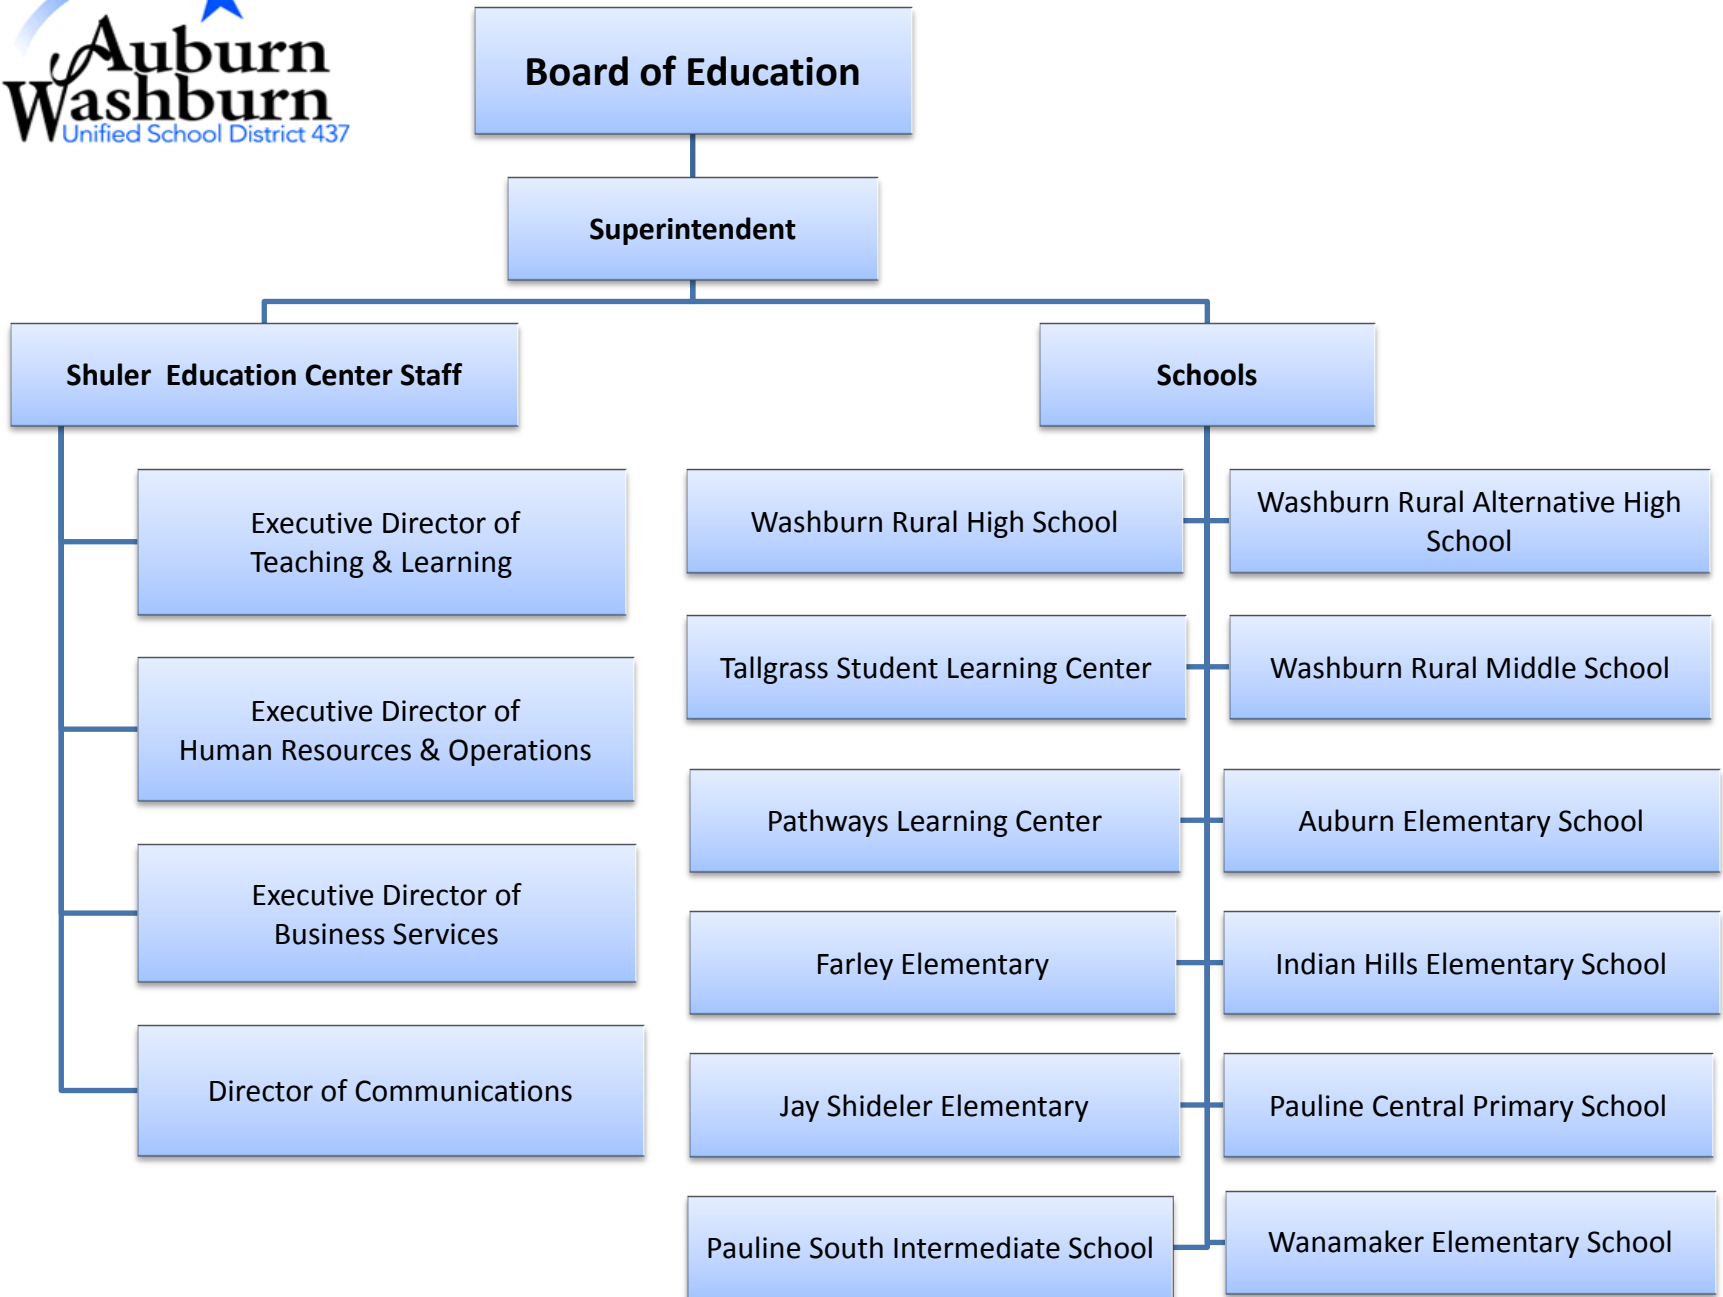

Auburn-Washburn USD 437

Shuler Education Center